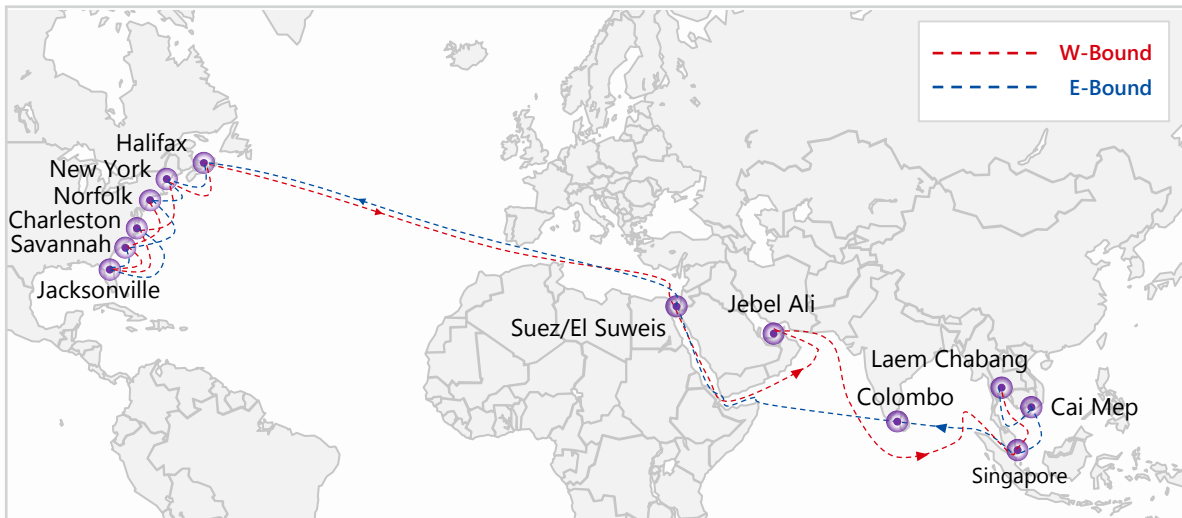

Service Highlights

- 01 Taiwan, China and Korea direct calling to South Atlanta area
- 02 Express service from South China to Savannah and Charleston
- 03 Fast transit time from US East Coast to Kaohsiung, Yantian

Service Highlights

- 01 North and Central China direct calling to US East Coast main ports
- 02 Express service from Shanghai, Pusan to Savannah and Charleston
- 03 Extensive coverage of POD Wilmington port

EC5 East Coast Service 5

LAEM CHABANG - TAN CANG - CAI MEP TERMINAL - SINGAPORE - COLOMBO - HALIFAX - NEW YORK - NORFOLK - SAVANNAH - JACKSONVILLE - CHARLESTON - NEW YORK - HALIFAX - JEBEL ALI - SINGAPORE - LAEM CHABANG

EC6 East Coast Service 6

KAOHSIUNG - HONGKONG - YANTIAN - NINGBO - SHANGHAI - PUSAN - PANAMA CANAL - HOUSTON - MOBILE - PANAMA CANAL - RODMAN - KAOHSIUNG

Service Highlights

- 01 Express service for Gulf area main ports
- 02 Direct calling from Taiwan, China and Korea to Houston, Mobile