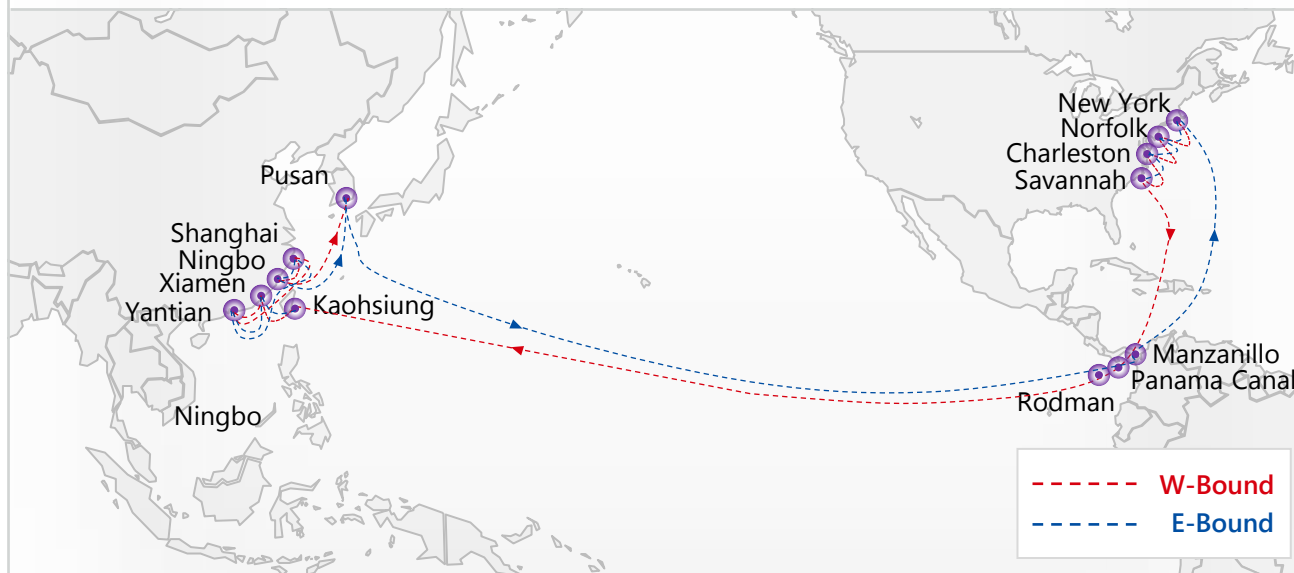

YANG MING delivers GOOD for life

 **YANG MING**

TRANSPACIFIC SERVICE

THE ALLIANCE
USEC SERVICE

U.S. EAST COAST SERVICE

4 Loops
EC1/EC2/EC5/EC6

Direct Service Connection between
Asia and U.S. East Coast

EC1 East Coast Service 1

KAOHSIUNG - XIAMEN - YANTIAN - SHANGHAI - NINGBO - PUSAN - PANAMA CANAL - MANZANILLO - NEW YORK - NORFOLK - CHARLESTON - SAVANNAH - MANZANILLO - PANAMA CANAL - RODMAN - KAOHSIUNG

Port Rotation

W-bound	To	TWKHH	CNXMN	CNYTN	CNSHA	CNNGB	KRPUS
From	ETB/ETD	THU/FRI	FRI/SAT	SUN/MON	WED/THU	FRI/SAT	MON/TUE
USNYC	WED/SAT	47	48	50	53	55	58
USORF	SUN/TUE	44	45	47	50	52	55
USCHS	WED/THU	42	43	45	48	50	53
USSAV	FRI/SAT	40	41	43	46	48	51

Service Highlights

- 01 Taiwan, China and Korea direct calling to South Atlanta area
- 02 Express service from South China to Savannah and Charleston
- 03 Fast transit time from US East Coast to Kaohsiung, Yantian

EC5 East Coast Service 5

LAEM CHABANG - TAN CANG - CAI MEP TERMINAL - SINGAPORE - COLOMBO - HALIFAX - NEW YORK - NORFOLK - SAVANNAH - JACKSONVILLE - CHARLESTON - NEW YORK - HALIFAX - JEBEL ALI - SINGAPORE - LAEM CHABANG