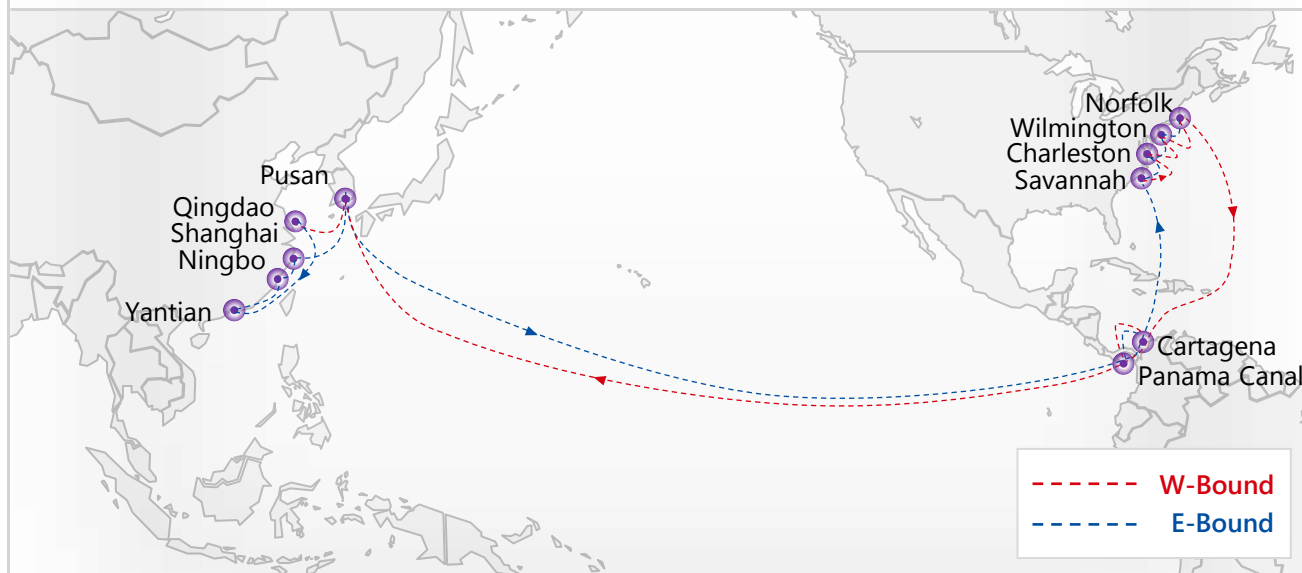

Service Highlights

- 01 Taiwan, China and Korea direct calling to South Atlanta area
- 02 Express service from South China to Savannah and Charleston
- 03 Fast transit time from US East Coast to Kaohsiung, Yantian

EC2 East Coast Service 2

QINGDAO - YANTIAN - NINGBO - SHANGHAI - PUSAN - LAZARO CARDENAS (NON-YML PRIVATE CALL) - PANAMA CANAL - CARTAGENA - SAVANNAH - CHARLESTON - WILMINGTON - NORFOLKA - CARTAGENA - PANAMA CANAL - PUSAN - QINGDAO

EC5 East Coast Service 5

LAEM CHABANG - TAN CANG - CAI MEP TERMINAL - SINGAPORE - COLOMBO - HALIFAX - NEW YORK - NORFOLK - SAVANNAH - JACKSONVILLE - CHARLESTON - NEW YORK - HALIFAX - JEBEL ALI - SINGAPORE - LAEM CHABANG

EC6 East Coast Service 6

KAOHSIUNG - HONGKONG - YANTIAN - NINGBO - SHANGHAI - PUSAN - PANAMA CANAL - HOUSTON - MOBILE - PANAMA CANAL - RODMAN - KAOHSIUNG

Service Highlights

- 01 Express service for Gulf area main ports
- 02 Direct calling from Taiwan, China and Korea to Houston, Mobile