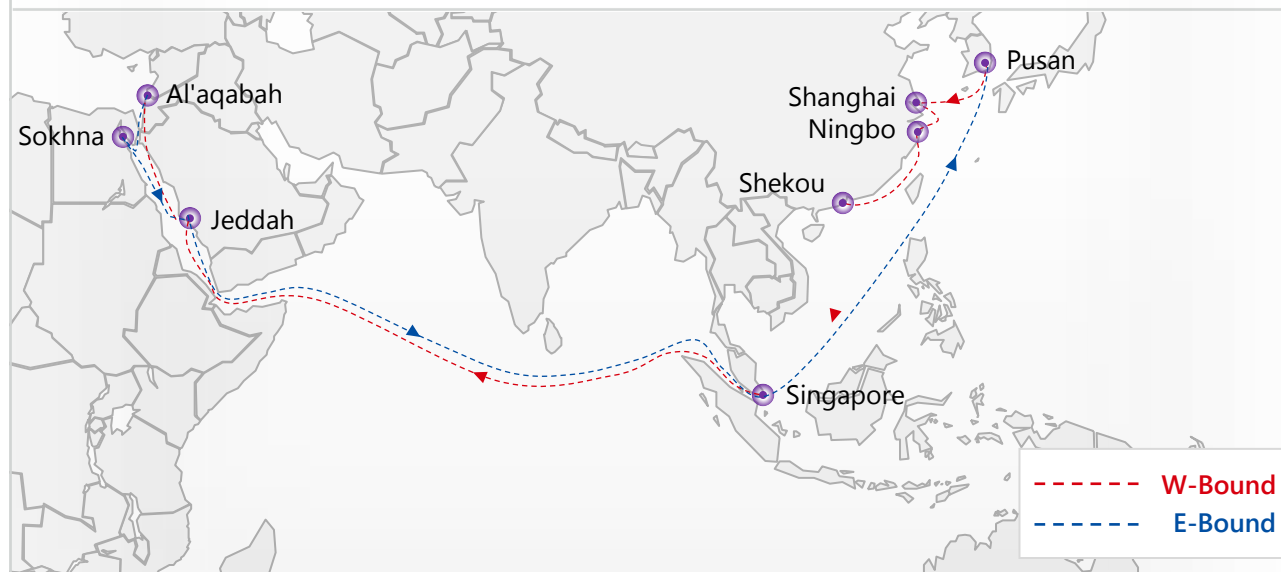

YANG MING delivers GOOD for life

 **YANG MING**

RED SEA SERVICE

**THE ALLIANCE
AR1/MD1/MD3
SERVICE**

RED SEA

3 Loops
AR1/MD1/MD3

Direct Service Connection between
Asia and Red Sea

AR1 Asia-Red Sea Service

PUSAN - SHANGHAI - NINGBO - SHEKOU - SINGAPORE - JEDDAH - AL'AQABAH - SOKHNA - JEDDAH - SINGAPORE - PUSAN

Port Rotation

W-bound	To	JED	AQJ	SOK
From	ETA/ETD	SAT/SUN	TUE/THU	FRI/SUN
PUS	WED/WED	24	26	29
SHA	FRI/SAT	21	23	26
NGB	SUN/MON	19	22	24
SHK	WED/THU	16	18	21
SIN	MON/TUE	11	14	17

E-bound	To	SIN	PUS	SHA	NGB	SHK
From	ETB/ETD	TUE/WED	WED/WED	FRI/SAT	SUN/MON	WED/THU
AQJ	TUE/THU	19	27	29	31	35
SOK	FRI/SUN	17	24	27	28	32
JED	TUE/WED	13	21	24	25	29

Service Highlights

- 01 Express service from Korea, China and Singapore to Red Sea Region
- 02 The fastest and the most stable service from Asia to Jeddah, Al'Aqabah and Sokhna port

MD1 Mediterranean Service 1

QINGDAO - PUSAN - SHANGHAI - NINGBO - SHEKOU - SINGAPORE - JEDDAH

Port Rotation

W-bound	To	JED
From	ETA/ETD	WED/ THU
TAO	TUE/WED	28
PUS	FRI/SAT	25
SHA	MON/WED	22
NGB	WED/THU	20
SHK	SUN/MON	17
SIN	FRI/SAT	11