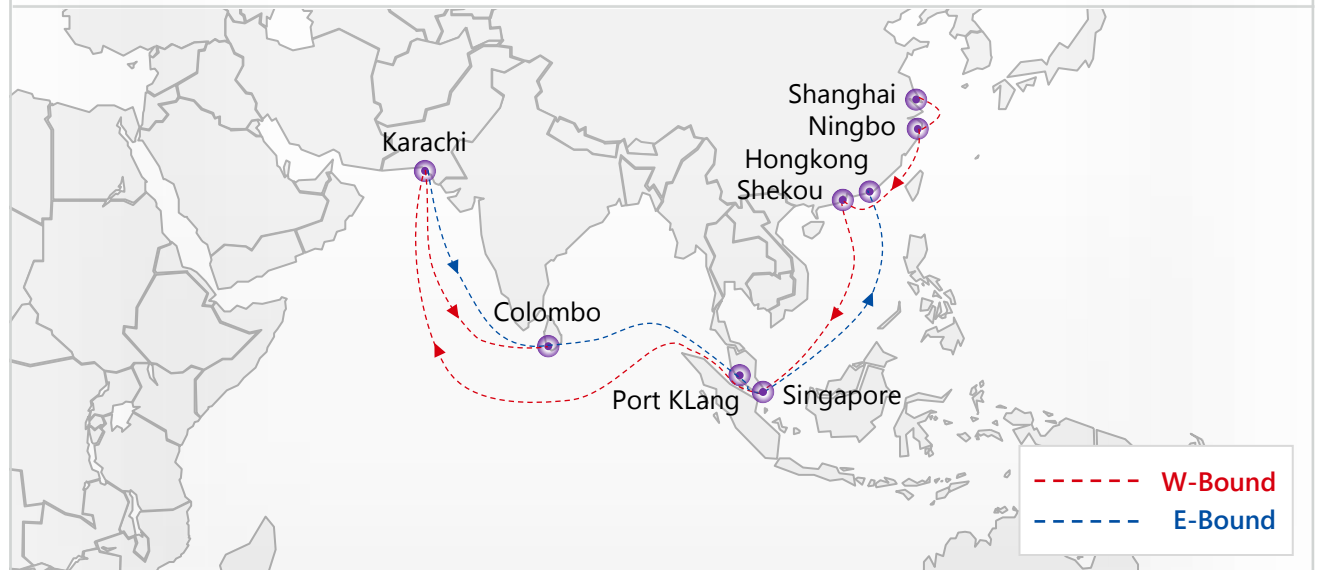

# CPX South Asia Loop 1

Shanghai - Ningbo - Shekou - Singapore - Karachi - Colombo - Port Klang -  
Singapore - Hong Kong - Shanghai

## Port Rotation

W-bound	To	KHI	CMB
From	ETA/ETD	TUE/THU	TUE/WED
SHA	FRI/SAT	17	24
NGB	SUN/SUN	16	23
SHK	TUE/WED	13	20
SIN	MON/TUE	7	14

E-bound	To	CMB	PKG	SIN	HKG	SHA	NGB	SHK
From	ETA/ETD	TUE/WED	SUN/MON	TUE/WED	SUN/MON	FRI/SAT	SUN/SUN	TUE/WED
KHI	TUE/THU	5	10	12	17	22	24	26
CMB	TUE/WED		4	6	11	16	18	20
PKG	SUN/MON			1	6	11	13	15
SIN	TUE/WED				4	9	11	13
HKG	SUN/MON					4	6	8

## Service Highlights

- 01 Express connection to Pakistan, India, Bangladesh
- 02 Direct connection to serve Karachi, Colombo

# PS3 South Asia Loop 2

Pusan - Shanghai - Ningbo - Shekou - Singapore - Port Klang -  
Nhava Sheva - Pipavav port - Colombo