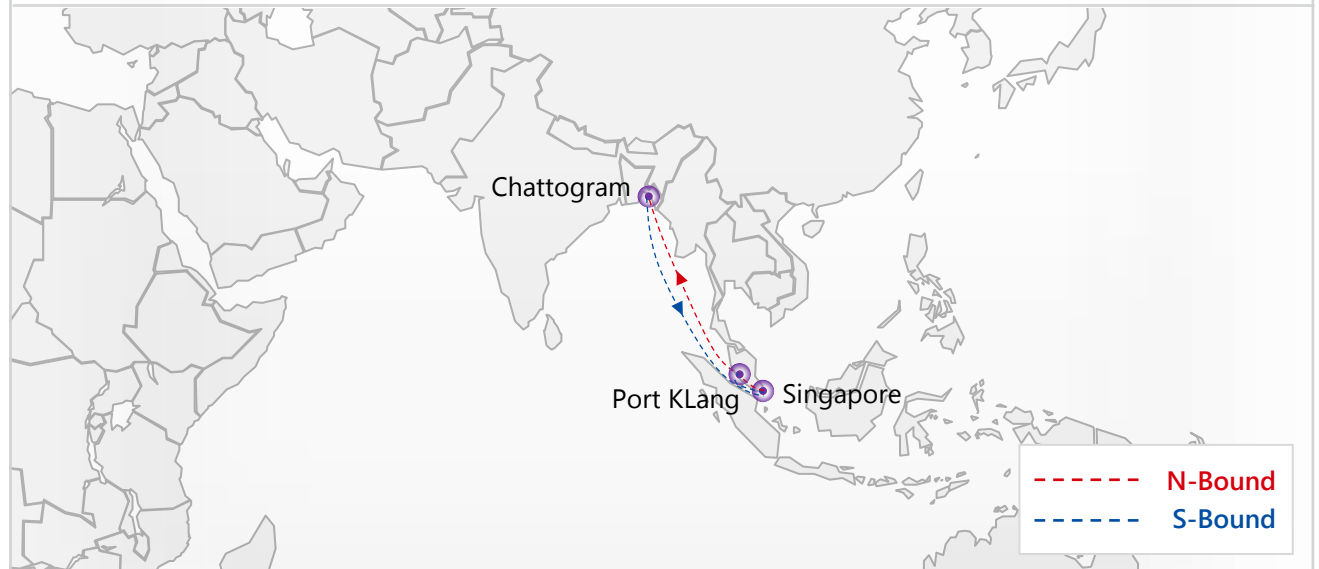

# PS3 South Asia Loop 2

Pusan - Shanghai - Ningbo - Shekou - Singapore - Port Klang -  
Nhava Sheva - Pipavav port - Colombo

# SCS South Asia Loop 5

Singapore - Chattogram - Singapore

# IBS South Asia Loop 6

Colombo - Chattogram - Colombo

# SNS South Asia Loop 7

SHANGHAI - NINGBO - HONGKONG - SHEKOU - SINGAPORE - PORT KLANG NORTHPORT -  
COLOMBO - NHAVA SHEVA - MUNDRA - PORT KLANG NORTHPORT - SHEKOU - SHANGHAI