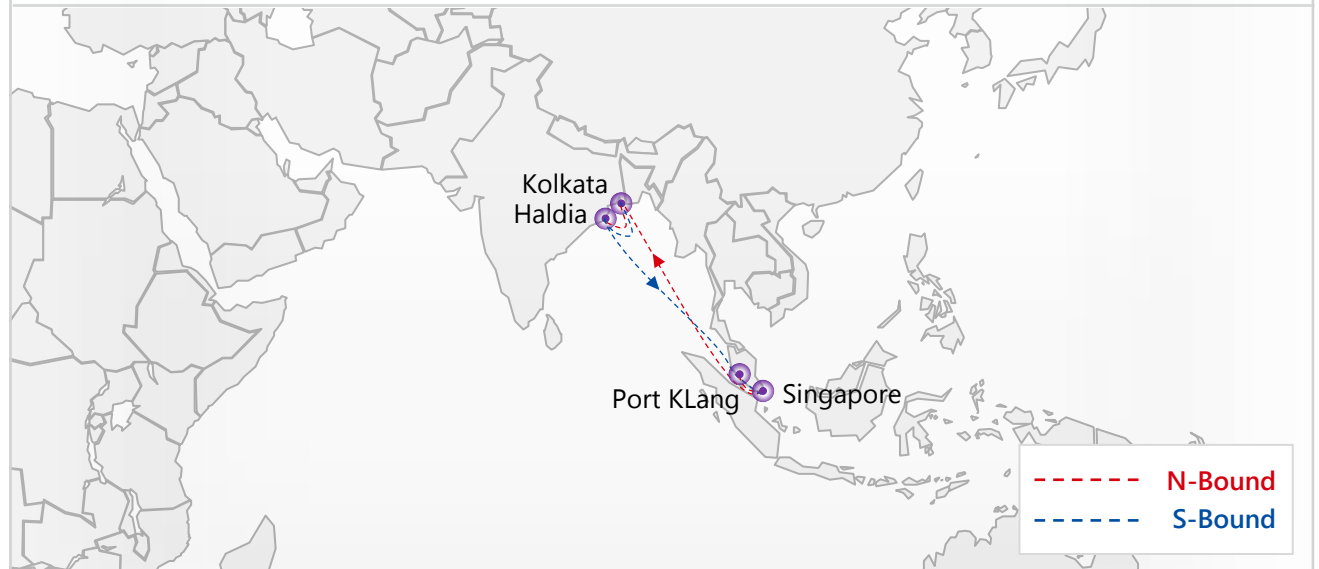

# PS3 South Asia Loop 2

Pusan - Shanghai - Ningbo - Shekou - Singapore - Port Klang -  
Nhava Sheva - Pipavav port - Colombo

# SBS South Asia Loop 3

Port Klang - Singapore - Kolkata - Haldia

## Port Rotation

N-bound	To	CCU	HAL
From	ETA/ETD	SAT/TUE	WED/THU
PKG	SAT/SUN	6	10
SIN	SUN/MON	5	9

S-bound	To	PKG	SIN
From	ETA/ETD	SAT/SUN	SUN/MON
CCU	SAT/TUE	5	6
HAL	WED/THU	3	4

# SE6 South Asia Loop 4

Singapore - Chattogram - Singapore