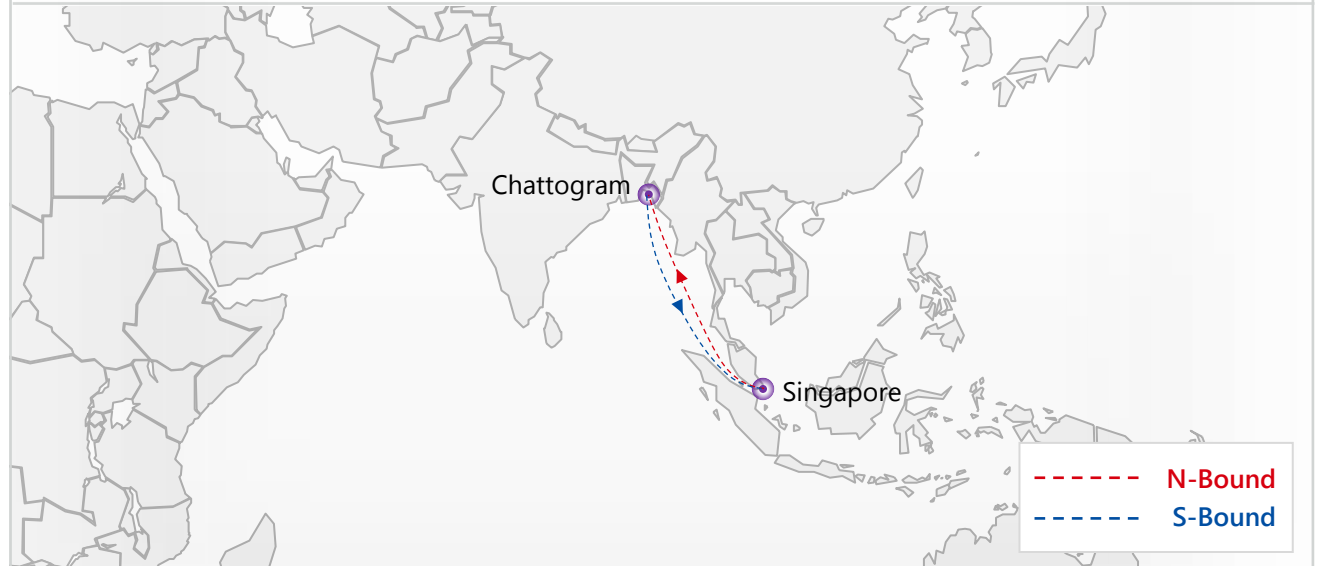

# PS3 South Asia Loop 2

Pusan - Shanghai - Ningbo - Shekou - Singapore - Port Klang -  
Nhava Sheva - Pipavav port - Colombo

# SE6 South Asia Loop 4

Singapore - Chattogram - Singapore

## Port Rotation

N-bound	To	CGX
From	ETA/ETD	THU/SUN
SIN	FRI/SAT	5

S-bound	To	SIN
From	ETA/ETD	FRI/SAT
CGX	THU/SUN	5

# SCS South Asia Loop 5

Singapore - Chattogram - Singapore